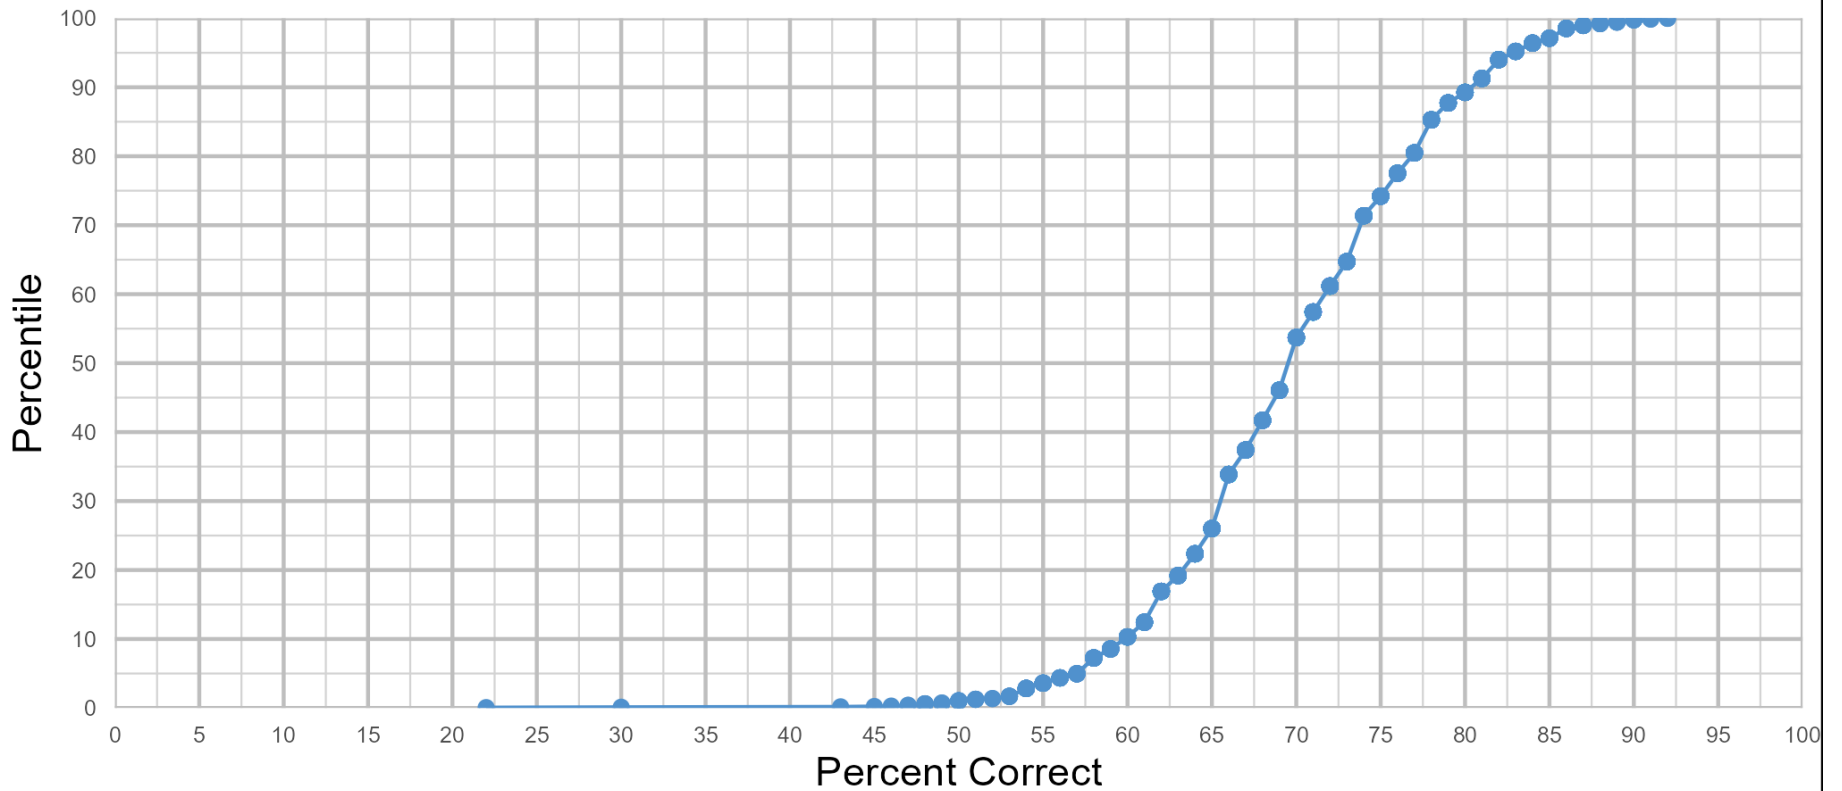

APCCMPD 2024
Pulmonary Critical Care In-Service Examination
Combined Fellows (n = 1834)

APCCMPD 2024 Pulmonary Critical Care In-Service Examination Comparison of Groups

APCCMPD 2024
Pulmonary Critical Care In-Service Examination
Year 1 Fellows (n = 793)