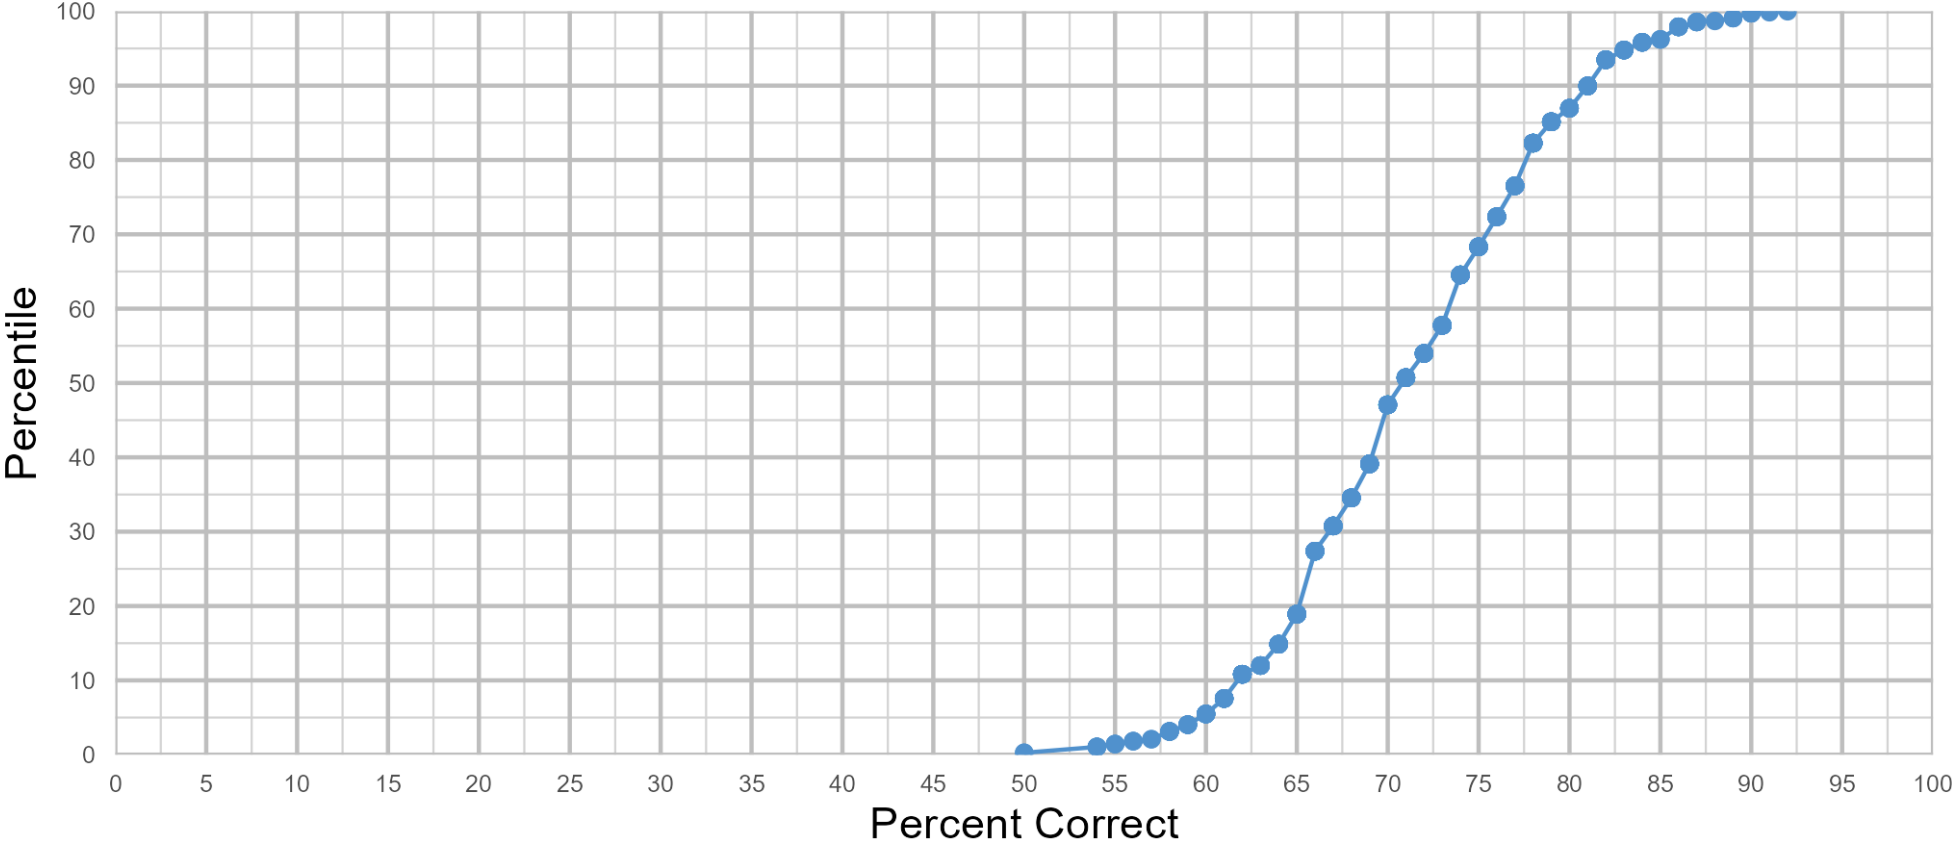

APCCMPD 2024
Pulmonary Critical Care In-Service Examination
Year 2 Fellows (n = 767)