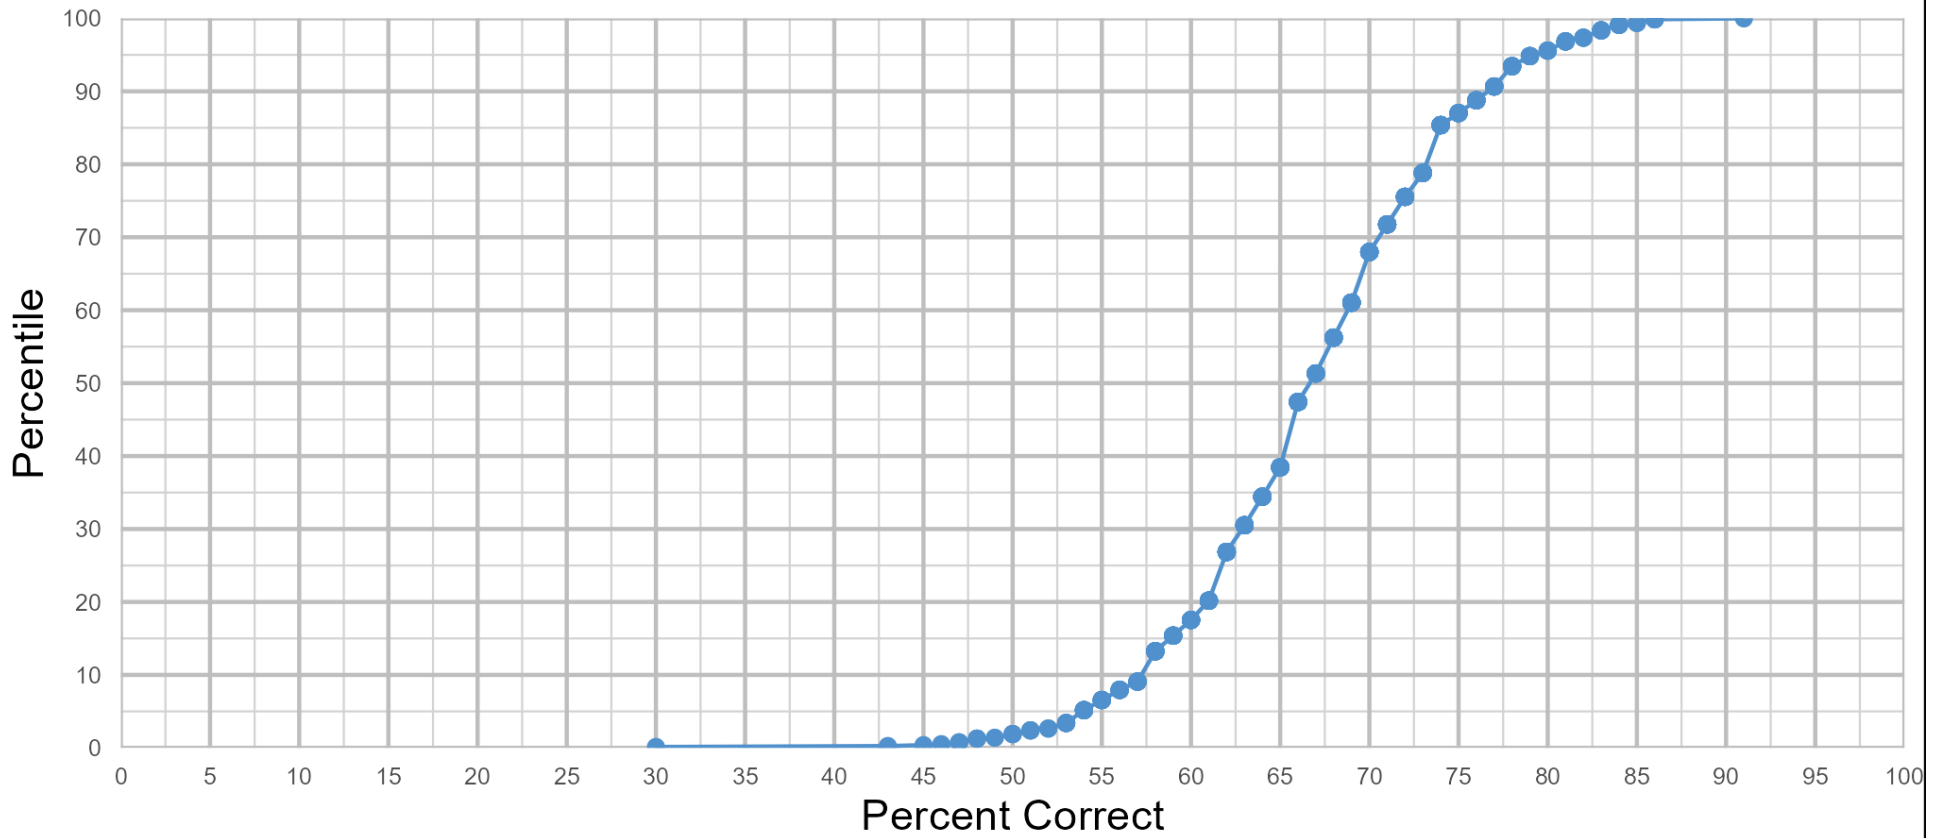

APCCMPD 2024
Pulmonary Critical Care In-Service Examination
Combined Fellows (n = 1834)

APCCMPD 2024 Pulmonary Critical Care In-Service Examination Comparison of Groups

APCCMPD 2024
Pulmonary Critical Care In-Service Examination
Year 1 Fellows (n = 793)