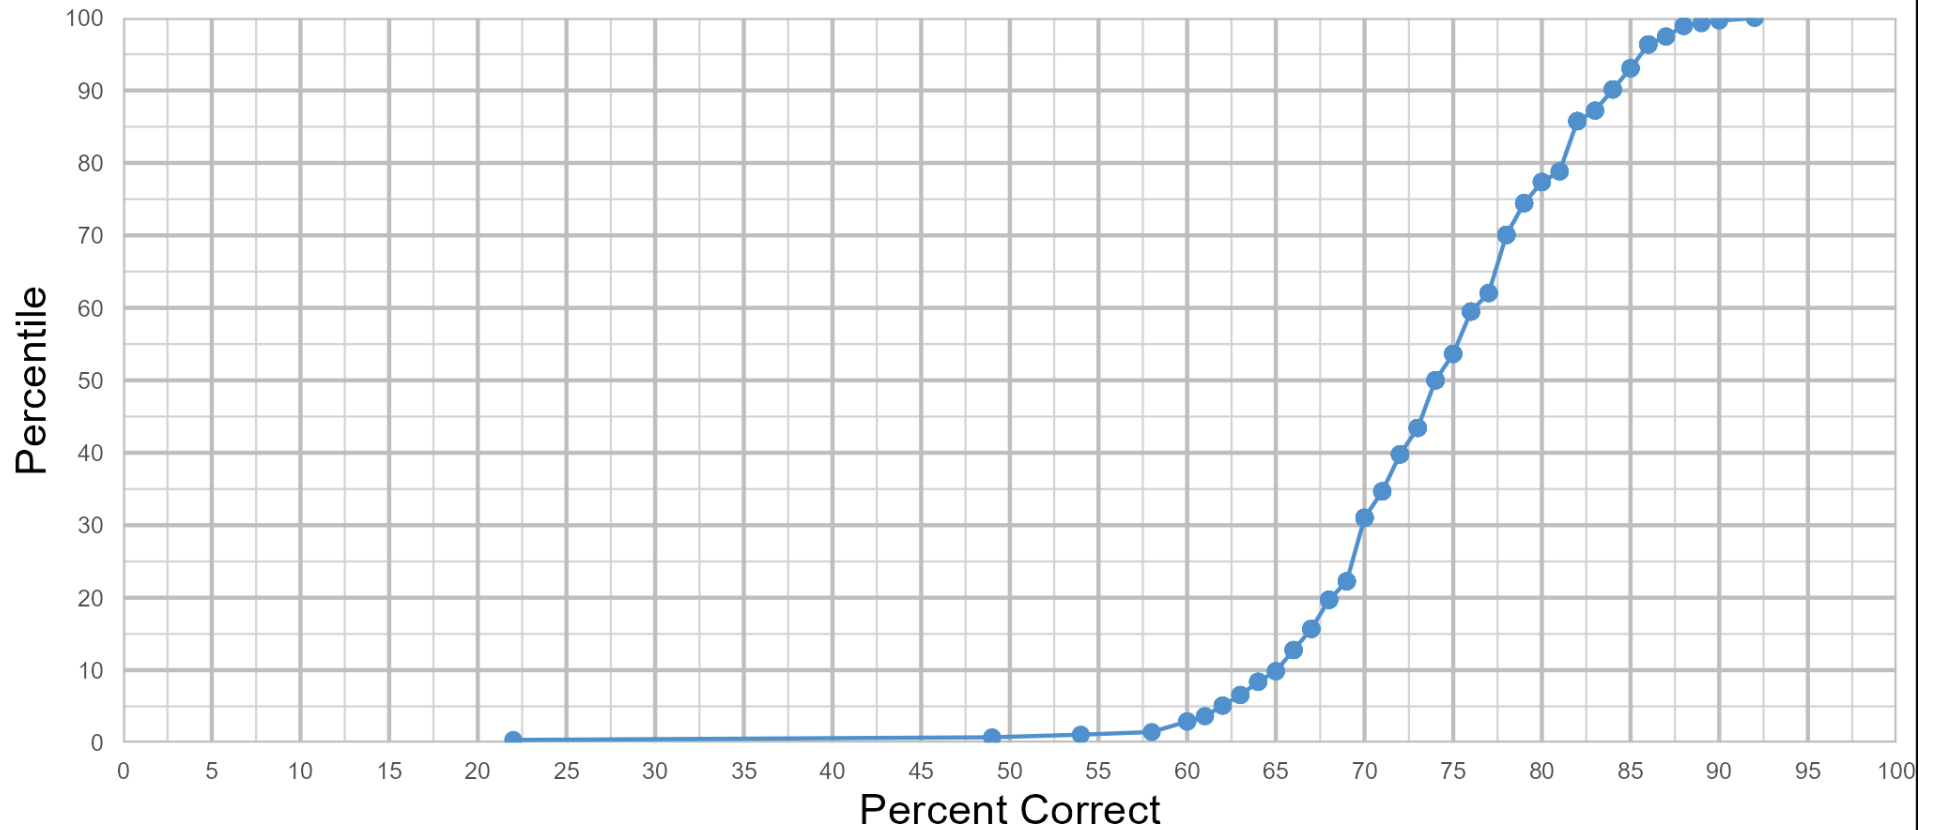

APCCMPD 2024
Pulmonary Critical Care In-Service Examination
Year 3 Fellows (n = 274)